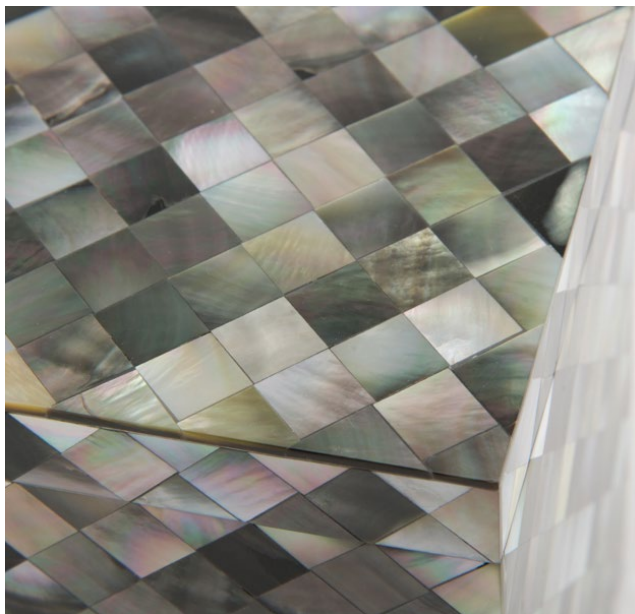

OBJET LUXE

FLORENCE TOOTH BRUSH HOLDER BLACK MOTHER OF PEARL

SKU: BS-FLOTBHO-010-BM

Elegant and smart, the Florence Toothbrush Holder in Black Lip Mother of Pearl shell, is a bathroom essential.

A durable clear acrylic coating protects the holder, making it suitable for bathrooms.

MATERIALS:

Mother of Pearl Shell. Acrylic.

DIMENSIONS:

Width: 8.5cm • Depth: 8.5cm • Height: 12cm