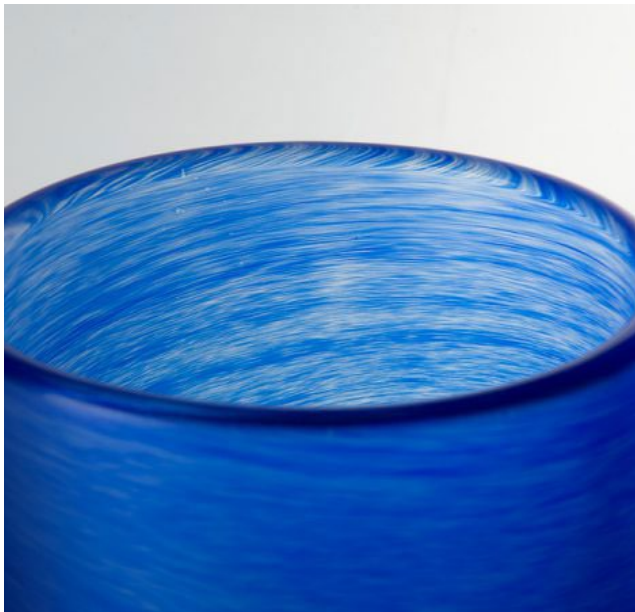

OBJET LUXE

PORTHLEVEN TALL GLASS VASE - COBALT

SKU: GL-PORTVAS-028-BL

This Porthleven Tall Glass Vase is stunning in Cobalt Blue. The piercing cobalt blue unites with navy, white and a hint of aqua to represent breaking waves around the glass vase.

Available in six colours that represent the mercurial qualities of the ocean: *Amber, Aqua, Aubergine, Cobalt, Indigo and Steel Blue.*

MATERIALS:

Glass - All Objet Luxe glass items are handmade (sizes and colours can vary slightly).

DIMENSIONS:

Width: 15cm • Depth: 12cm • Height: 28cm