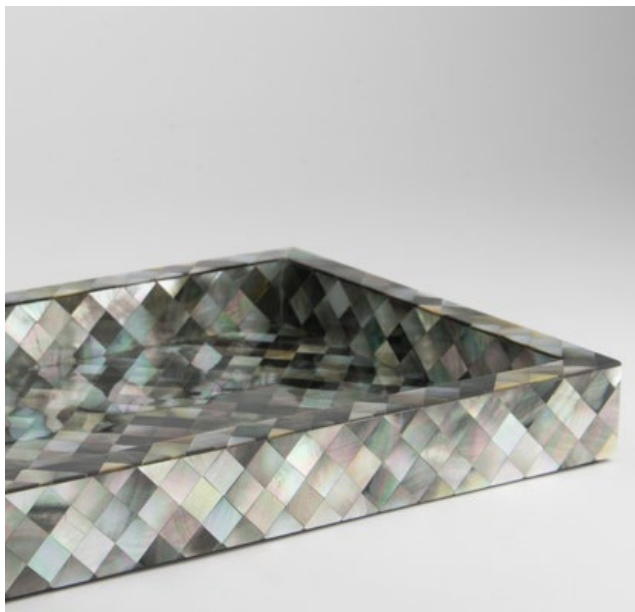

OBJET LUXE

FLORENCE PERFUME TRAY BLACK MOTHER OF PEARL

SKU: BS-FLOPTR-010-BM

When carefully cut, the Black lipped mother of pearl shell possess a myriad of colours. The subtle hues of silver, olive, grey and pearl from the natural shell blend together perfectly, in the diamond mosaic shell pattern.

A durable clear acrylic coating protects the tray, making it suitable for bathrooms.

MATERIALS:

Mother of Pearl Shell. Acrylic.

DIMENSIONS:

Width: 31cm • Depth: 18cm • Height: 3.5cm