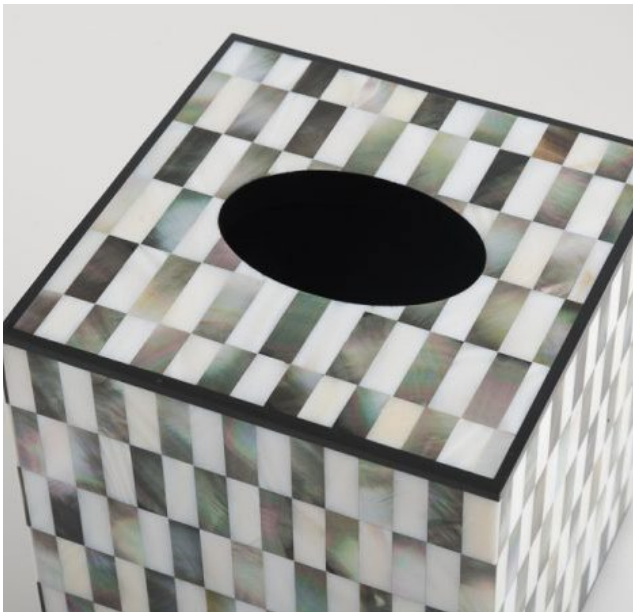

OBJET LUXE

VERONA - TISSUE BOX

SKU: BS-VERSQTI-010-BMK

The Verona collection features Pearl Oyster Shell and Graphite Mother of Pearl Shells which are painstakingly formed into a beautiful mosaic and applied by hand, to create a truly unique work of art for the bathroom.

A durable clear acrylic coating protects the tray. Naturally, this piece does not have to be confined to the bathroom, its a super addition to a dressing table or bedside cabinet.

MATERIALS:

Pearl Oyster Shell. Graphite Mother of Pearl.
Acrylic.

DIMENSIONS:

Width: 15cm • Depth: 15cm • Height: 16cm